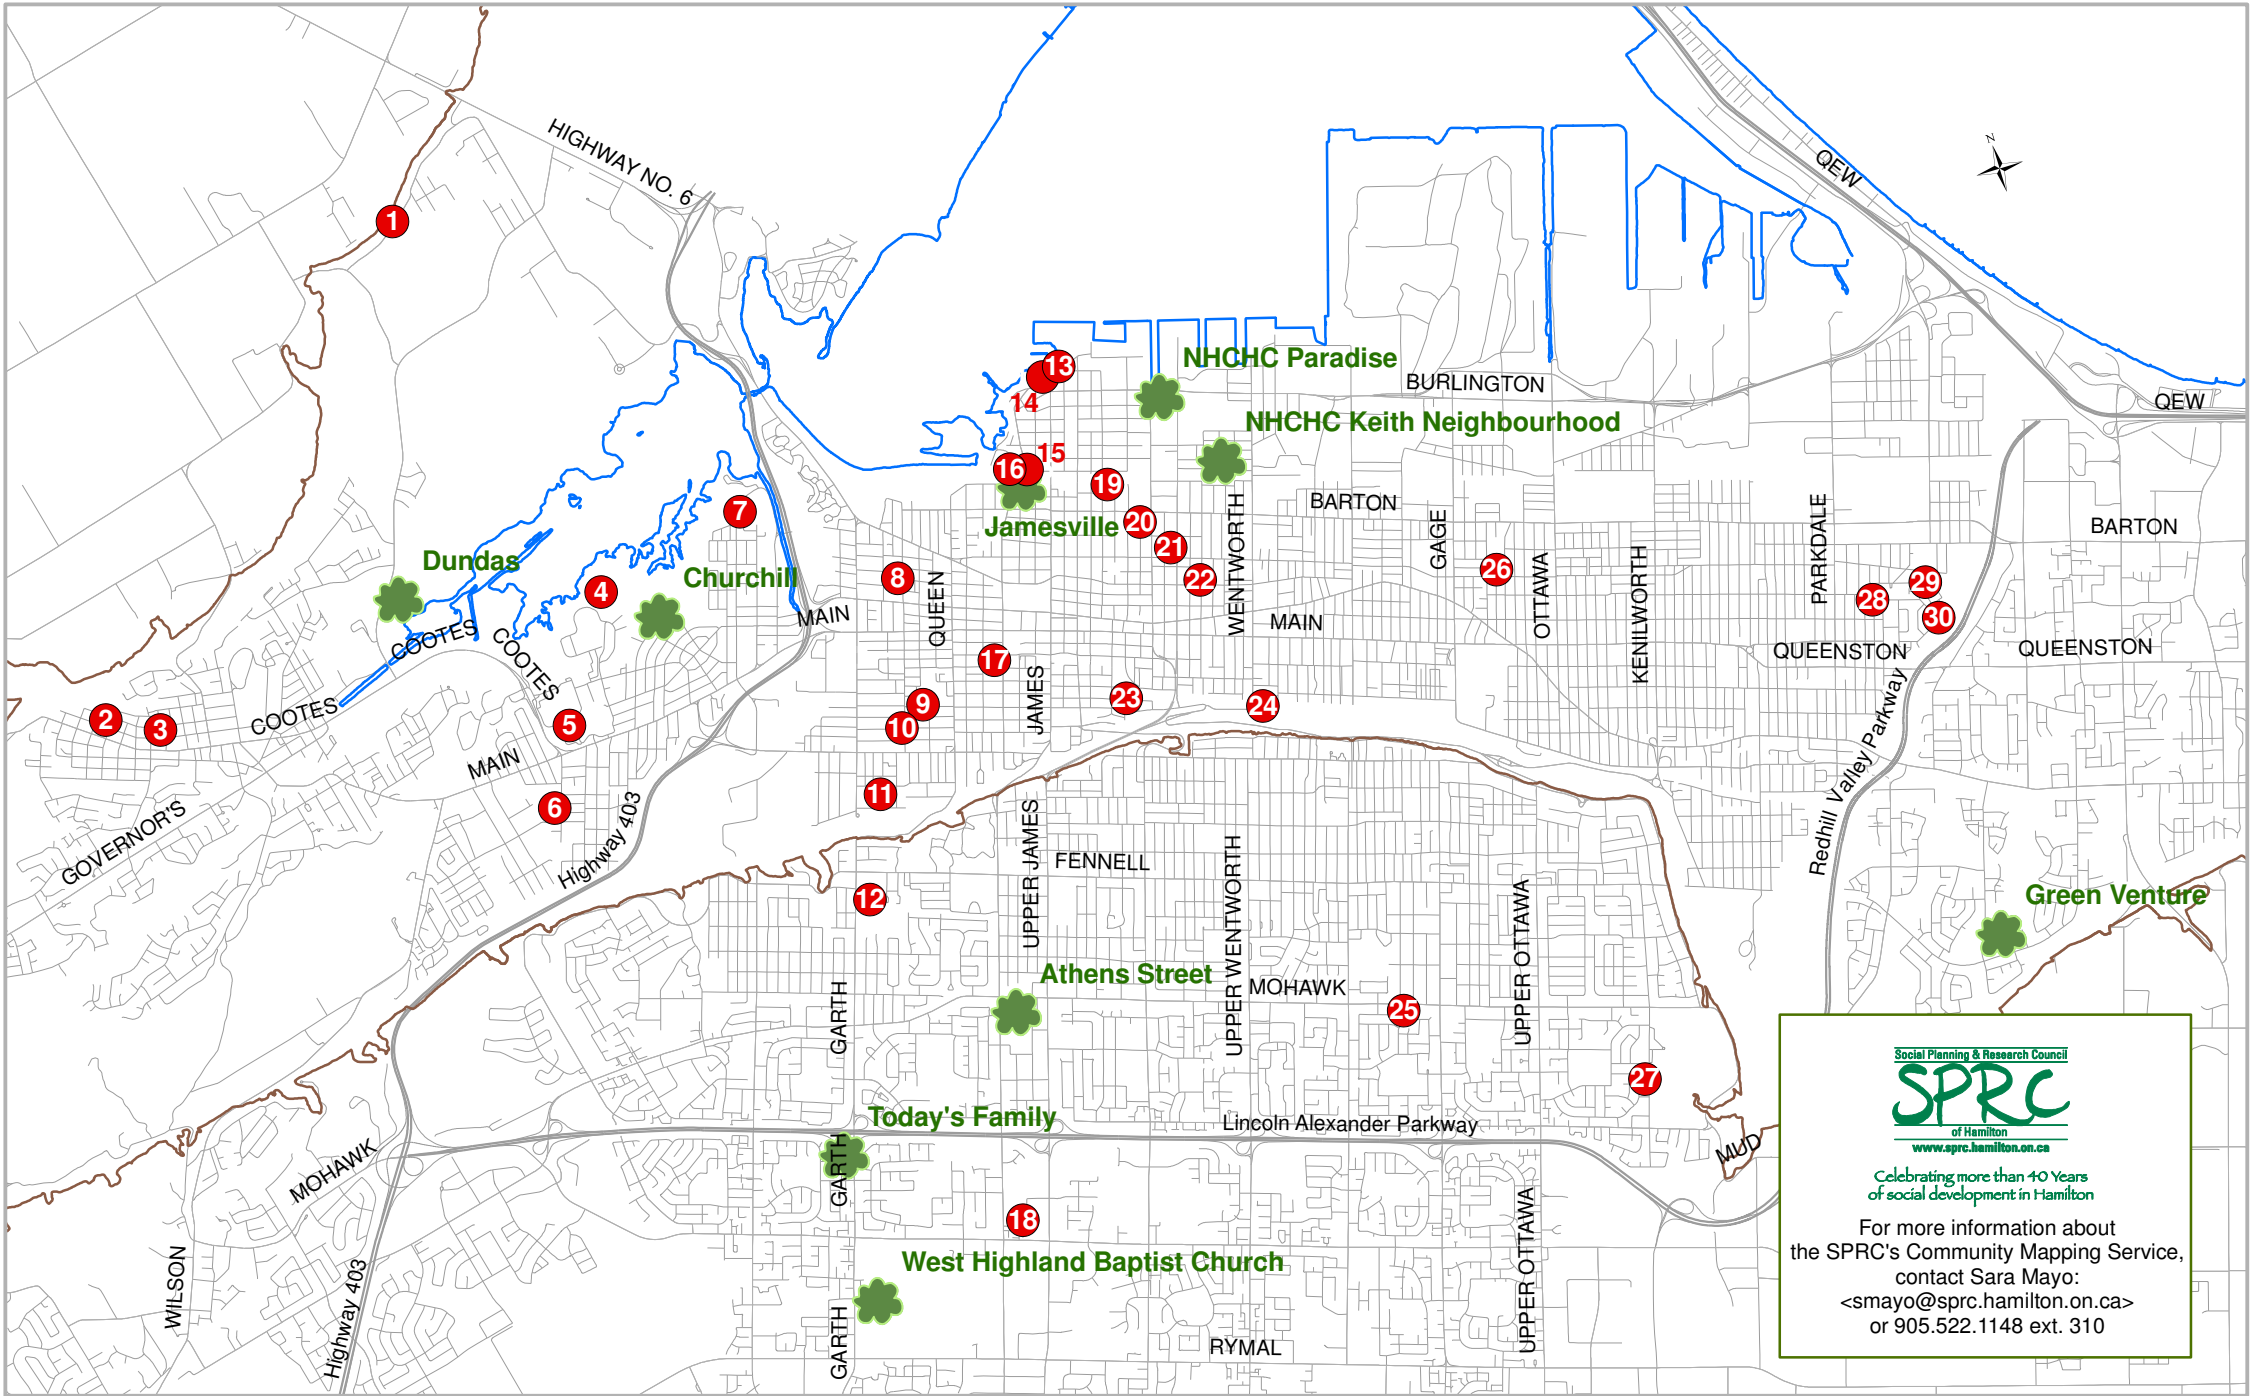

# Hamilton Community Garden Network (HCGN): Description of potential locations

● Potential locations identified by participants    
 ✿ Existing community gardens identified by the HCGN    
 — Escarpment    
 — Roads    
 — Shoreline

- Number Location Description**
- 1 Not clear - seems to be land surrounding farmhouse on Patterson Road
  - 2 Witherspoon Park
  - 3 Near St James Anglican Church and Valley Community Church
  - 4 Cootes Paradise - RBG lands
  - 5 McMaster University
  - 6 Near Saint-Mary's High School and Alexander Park
  - 7 Princess Point - RBG lands
  - 8 Victoria Park
  - 9 HAAA Park
  - 10 Stanley Avenue Baptist Church
  - 11 Beulah Park
  - 12 Hillfield Strathalan School
  - 13 Marina at Guise and Hughson
  - 14 Bayview Playground next to Ken Soble Towers (Community Housing) at 500 McNab North
  - 15 Simcoe Tot Lot
  - 16 Bayfront Park
  - 17 Old St. Mark's Church lot at Bay and Hunter
  - 18 Open land behind houses on StonePine Crescent (lots of open land between West 5th and Upper James, just north of Stone Church)
  - 19 Land behind Food Basics north and south of railway tracks (off of Mary St.)
  - 20 Large empty privately owned lot on Ferguson at Barton (in front of the Wesley Centre and Meridan Cooperative Homes) - currently has a for sale sign with suggested use as a mall
  - 21 West Avenue Christian Church
  - 22 Not clear - seems to be backyard of house on Emerald St. North, also near J.C. Beemer Park and Emerald Full Gospel Temple
  - 23 Corktown Park
  - 24 Grassy area off off Railtrail just east of Wentworth
  - 25 Not clear - seems to be
  - 26 Belview Park and Holy Name of Jesus School (including other side of railway tracks)
  - 27 Edge of Mohawk Sports Park
  - 28 Near Roxborough Park
  - 29 Oriole Crescent Community Housing
  - 30 Edge of Hillcrest park off of Armstrong near Oriole Crescent Community Housing
- Not shown on map**  
Copetown Holiday Park

Data collected from participants at HCGN launch event on March 25, 2008